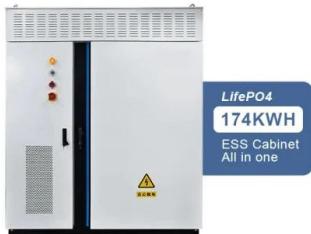

shipping containers available for use as ...