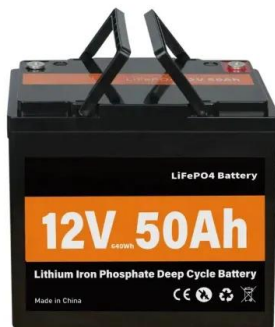

2024 Global Shipment of Energy Storage Batteries

HiTHIUM's first 6.25MWh Energy Storage Solution is tailored for the North American market and the 4-hour long-duration energy storage application scenarios. Designed with a focus on cost ...

Battery energy storage system (BESS) container, ...

BESS (Battery Energy Storage System) is an advanced energy storage solution that utilizes rechargeable batteries to store and release electricity as needed. It plays a crucial role in stabilizing power grids, supporting ...

Wellington Energy Storage Container Transport: Solving Renewable Energy

Why Energy Storage Transport Keeps Utility CEOs Awake at Night You know how they say "energy doesn't disappear, it just changes form"? Well, that's sort of true--until you try moving ...

WELLINGTON ENERGY STORAGE CONTAINER

Wellington large capacity energy storage battery The project incorporates a large-scale battery energy storage system (BESS) with a discharge capacity of 500 megawatts (MW), along with ...