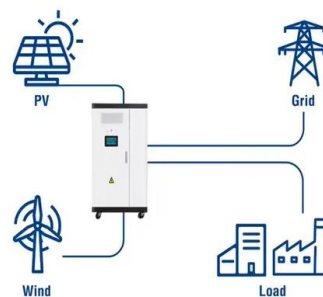

Utility-Scale ESS solutions

UIBI Sparks New Life in Outdoor Power Supply and ...

UIBI is a cutting-edge outdoor and portable power supply brand that has already entered the market through the earlier release of its portable power station BankPower 700.