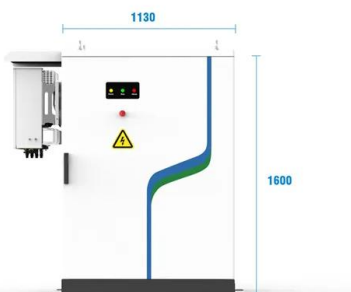

- PV / DG Application
- APP Intelligent Control
- Multi-Unit Parallel Expansion
- 98.8% Max. Efficiency

ETA 6497 Disassembly - Case & Caliber

The Seagull ST3600 (or ST36) is the Chinese clone of the ETA/UNITAS 6497. We first list some of the key parts composing the ETA 6497: Hour wheel (31.046) Driver cannon pinion (31.080) Balance complete with ...