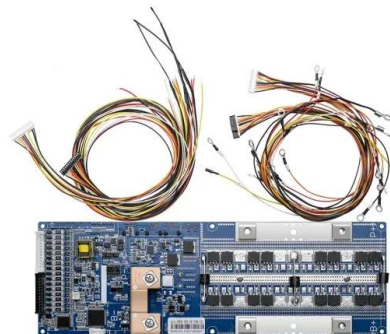

Energy storage in the 21st century

"Energy storage is such an important area of research - from developing safer and more sustainable batteries for personal use, to making massive scale, stationary batteries to support renewable energy from solar and ...