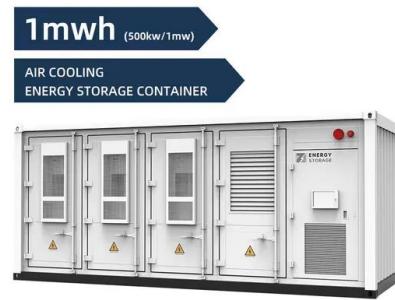

Silverstone DA1000R Fully Modular ATX Power Supply Review

Comprehensive review of the Silverstone DA1000R Fully Modular ATX Power Supply, a Cybenetics Gold-certified unit with 1000W output and a Gen5 12VHPWR PCIe ...