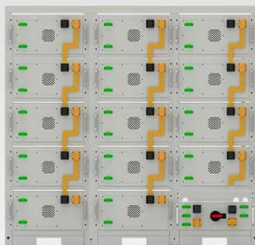

Segway Portable Power Station Cube 1000

Segway Power Station Cube Series offers a versatile solution with an expandable capacity of up to 5kWh*, allowing users to extend their travel range and fully enjoy their adventures.