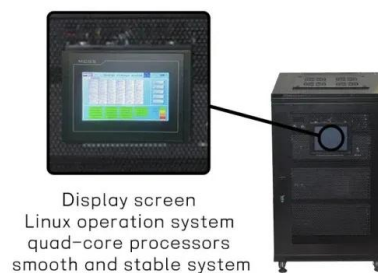

Exploring the Best Marine Batteries in St. Lucia

Exploring the Options There are several top-notch marine battery brands available in St. Lucia that cater to various needs and budgets. From deep cycle batteries for long-lasting power to ...