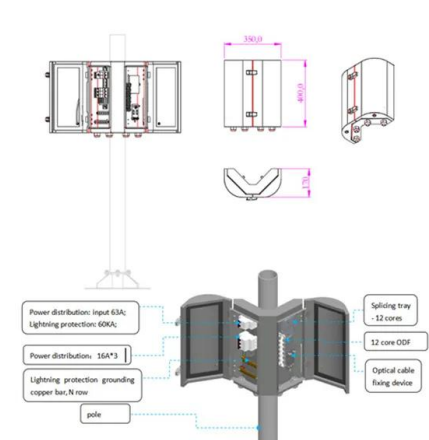

The Panerai Pam 111 - The Perfect Panerai

One of the perks of working in a watch shop as an enthusiast is that you are surrounded by what you love all day long. For me that means wearing, dealing, and writing about some of the most sought after watches ...