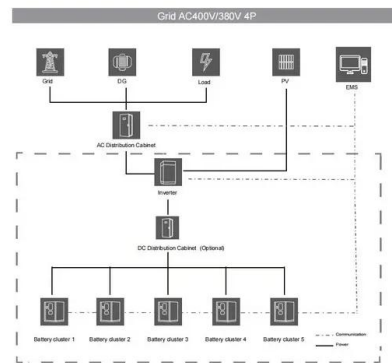

## Quarch Technology Ltd Quarch Power Studio Technical Manual

Quarch Power Studio Combined with an PAM, HD PPM or XLC, Quarch Power Studio (QPS) allows you to capture highly accurate power measurements on a storage device.