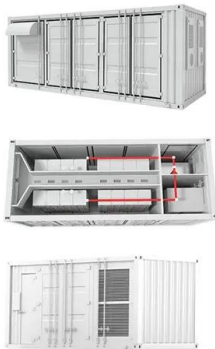

## Fixed Storage Device and Energy Transfer Device

Fixed Storage Devices are stationary and Energy Transfer Devices can be moved by the player. Devices that do not contain any energy are red and devices with energy are blue. Energy Transfer Terminals can be used to ...