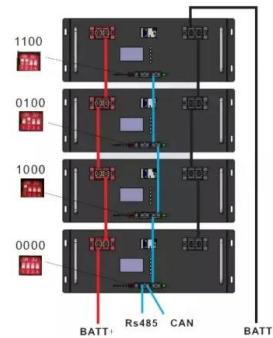

Acquire the energy storage device and unlock the research

...

In this video, Learn how to acquire the Energy Storage Device and unlock the Research Terminal as part of the "An Eye for An Eye" quest in Genshin Impact. Fo