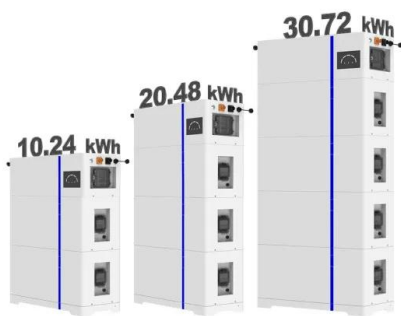

ESS

Elite Battery Systems , UK Battery Systems Supplier

We supply commercial lithium-ion batteries and systems (BMS) for commercial use across EV, construction, AGV, energy storage and marine.

Energy Storage , Course , Stanford Online

From portable electronics, to vehicles, and power grids, the need for energy storage is ever-present in modern society. But as technology advances and the demand for energy grows, ...