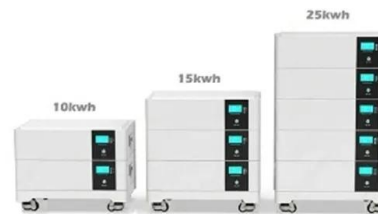

[Contact Customer Support , Generac](#)

Whether you need assistance picking out a Generac product or have questions about your current Generac product, we can help! Contact our Representatives today.