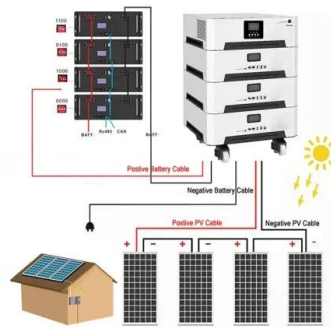

A wooden bed that can store electricity

Empower your business with clean, resilient, and smart energy--partner with East Coast Power Systems for cutting-edge storage solutions that drive sustainability and profitability.