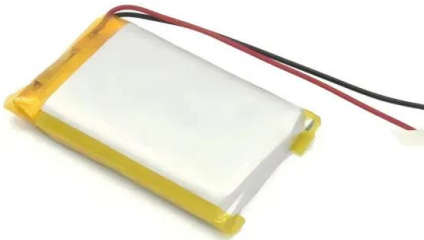

Battery and Energy Storage

Battery Boxes, Cabinets and Enclosures of All Shapes and Sizes Fabricated Metals manufactures indoor and outdoor industrial enclosures to meet the needs of the Battery + Energy Storage ...