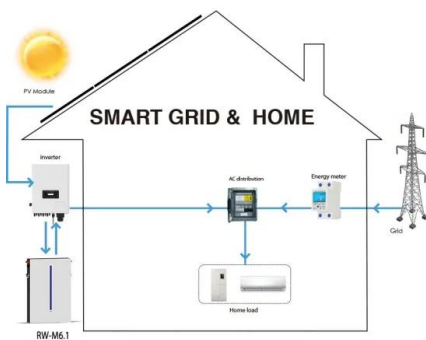

V2-Energy storage box transformer

Despite its powerful capabilities, the energy storage box transformer is designed with user-friendliness in mind. Its compact size and lightweight construction make it suitable for ...