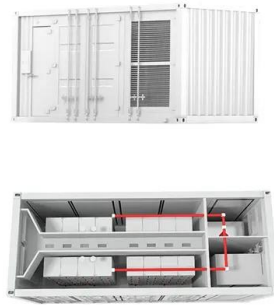

CATL: Mass production and delivery of new generation

the CATL 5MWh EnerD series liquid-cooled energy storage prefabricated cabin system took the lead in successfully realizing the world's first mass production delivery.