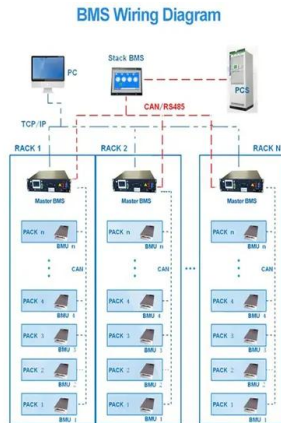

Energy storage container mobile command center