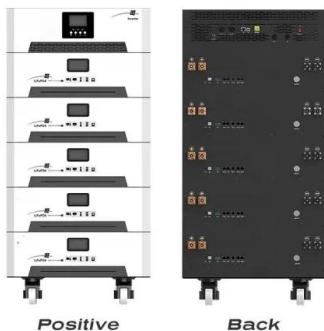

Are Reflective Displays the Future of Energy-Efficient Screens?

Reflective displays are emerging as a transformative technology in energy-efficient screen design. Their unique features--ultra-low power usage, outdoor readability, and ...