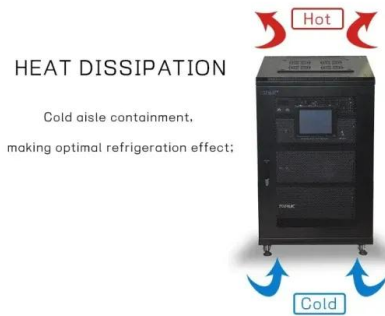

RadLok

RadLok is designed for energy storage, battery and device power interconnects. RadLok's quick connect and single finger press to release lock function replaces tools and hardware ...