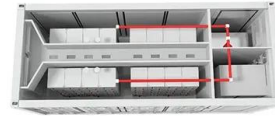

BTOER Battery Energy Storage Connector 120/200A Quick Plug Terminal

(No ratings yet) BTOER Battery Energy Storage Connector 120/200A Quick Plug Terminal Flame Retardant BTOER Battery Energy Storage Connector 120 200A Quick Plug Terminal Flame

...