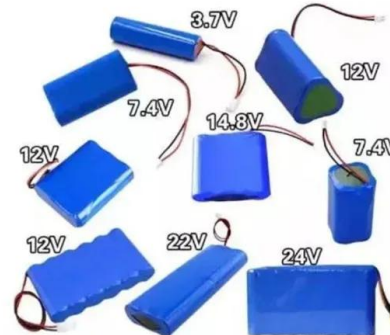

Energy Storage Connector Battery High Current Quick Terminal

Energy Storage Connector Plug Terminal. L-Certified High-Current Connectors for Lithium Battery & Renewable Systems. Durable & Safe.