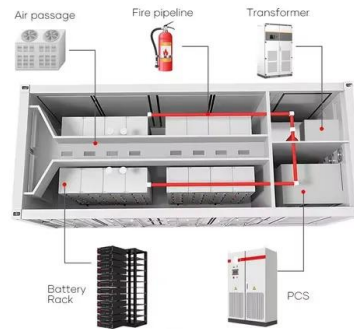

Energy Storage Connector

Saichuan Energy Storage Connector is used for positive and negative high voltage connection between battery packs of chemical energy storage systems. Fast, safe and cost-effective ...