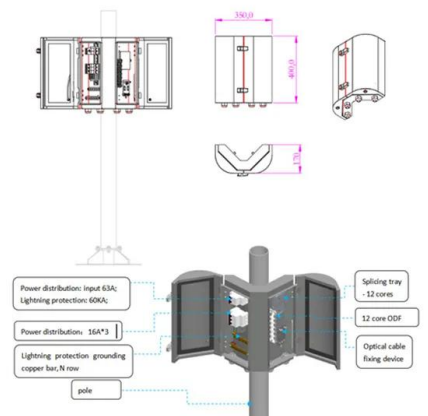

## capacitor energy storage stud welding machine

Cold welding machine instantaneous welding can reach ten thousand degrees, can ensure that the base material and welding material can be fully firm, short discharge time, small thermal

## Energy Storage Spot Welding Machine , Capacitor

Energy Storage Spot Welding Machine , Capacitor Capacitive Energy Storage Spot Welding Machine uses power frequency alternating current to charge the capacitor after being rectified ...

## Detailed explanation of the working principle of capacitor

...

Detailed Explanation of Capacitor Energy Storage Spot Welder Welding Settings. Spot welding is a crucial process in manufacturing, enabling the fabrication of durable and precise connections ...