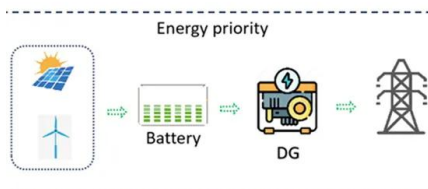

What is Capacitor Discharge Welding?

Capacitor Discharge Welding (CDW) is a welding process that utilizes the discharge of electrical energy stored in capacitors to create a localized, high-intensity heat source for joining metal components.