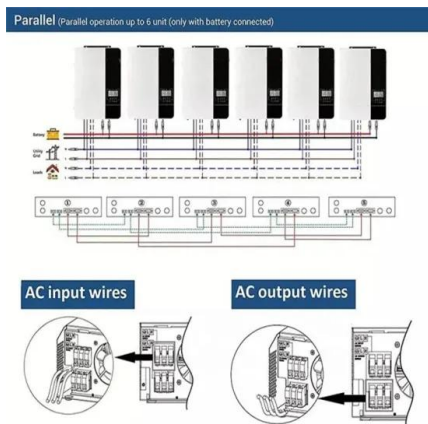

Ying Chu is a professor in the Mathematics department at Los Medanos College - Brentwood - see what their students are saying about them or leave a rating yourself.

In the face of Professor Chu Yins "sarcasm& qu