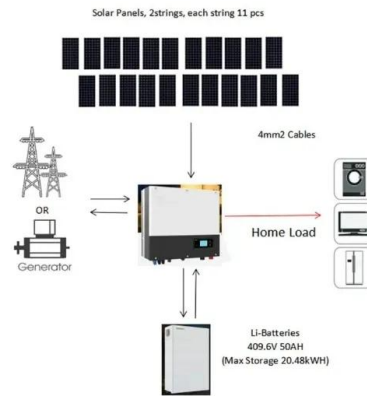

Choosing Between Different Types of Aluminium Cabinet Profiles

Extruded aluminium profiles are formed by forcing molten aluminium through a shaped die. This process results in precise and consistent profiles with exceptional strength and rigidity. Their ...