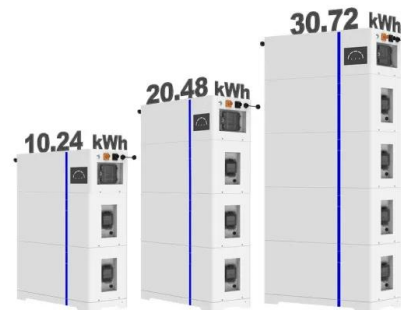

The Complete Guide to Cabinet Aluminum Profiles

The Comprehensive Guide to Cabinet Aluminum Profiles: Unlocking Design and Durability "The Complete Guide to Cabinet Aluminum Profiles" serves as an indispensable resource for ...

ESS