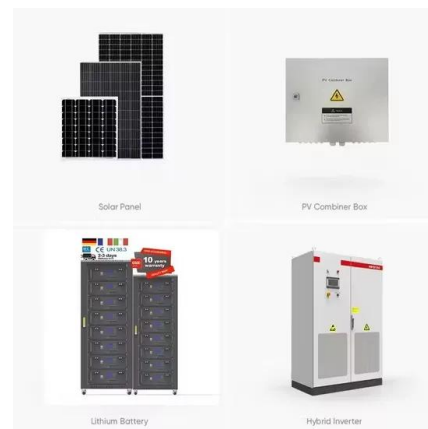

Industrial Air Filtration Systems & Products ...

At JAF, we protect people, the environment, and processes with our comprehensive range of air filtration systems, from industrial to commercial applications, industrial air cleaning systems, industrial air filter systems, ...