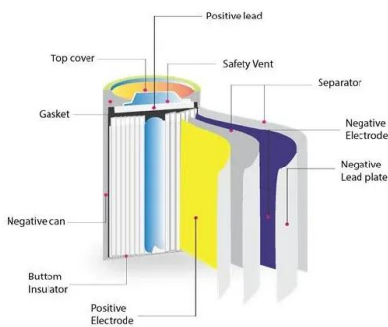

BLUETTI targets consumer market with home energy storage ...

BLUETTI's AC500 energy storage device uses lithium iron phosphate batteries and features L14-30 and TT-30 adapters and a 50A NEMA 14-50R outlet. The manufacturer says the ...