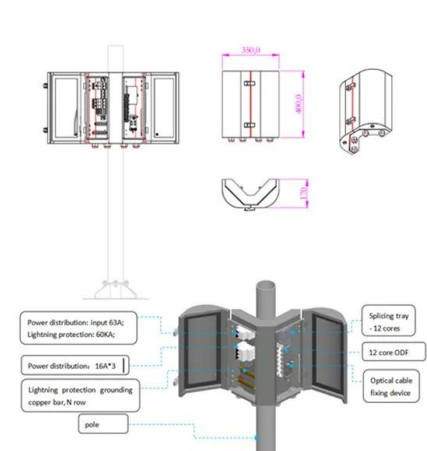

5,000W Rated Power (10,000W Surge)
 Expandable Capacity: Tailor your energy storage from 2,764.8Wh to 18,432Wh LiFePO4 Battery
 With 3,500+ Life Cycles to 80% Smart APP Control ...

All in one
50-500 Kwh
 Hybrid System