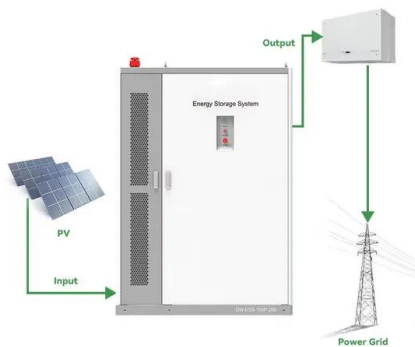

BLUETTI AC500 Home Battery Backup: Traditional ...

The AC500 is a formidable choice for those seeking a robust and efficient home battery backup system. As the energy landscape continues to evolve, BLUETTI's AC500 shines as a beacon of innovation, ...