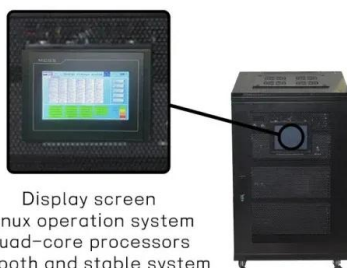

What is Delta pcs1500?

Delta's PCS1500 offers power capacities from 1000 to 1725 kVA with 98.4% efficiency. Its air-cooled, compact design ensures adaptability, making it an efficient solution for diverse applications.

Onboard photovoltaic-energy storage system integration in high ...

Integrated PV & ESS for High-Speed Railways:
 This study introduces an integrated optimization plan incorporating photovoltaic systems and energy storage systems to reduce grid electricity ...