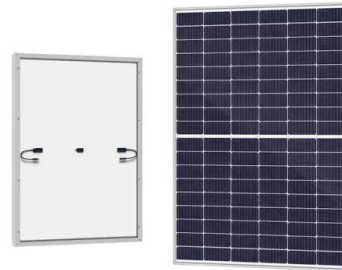

SunArk Container Energy Storage System EMS ...

Sunark's 1500kW energy storage system features a 3000kWh LiFePO4 battery module, known for its stable discharge platform, excellent safety, and long cycle life.